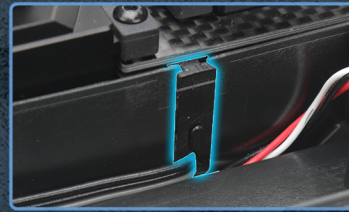

Dustproof Bush for Receiver Box Set (2pcs)
F82007OP