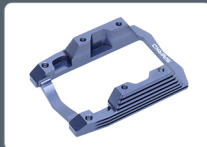

7075 Aluminum Front Brace (Dark Blue)  
# F84029OP

7075 Aluminum Rear Brace (Dark Blue)  
# F84030OP

7075 Aluminum Steering Blocker (Dark Blue)  
# F84031OP

7075 Aluminum Caster Block (Left & Right)(20°)  
# F84032OP