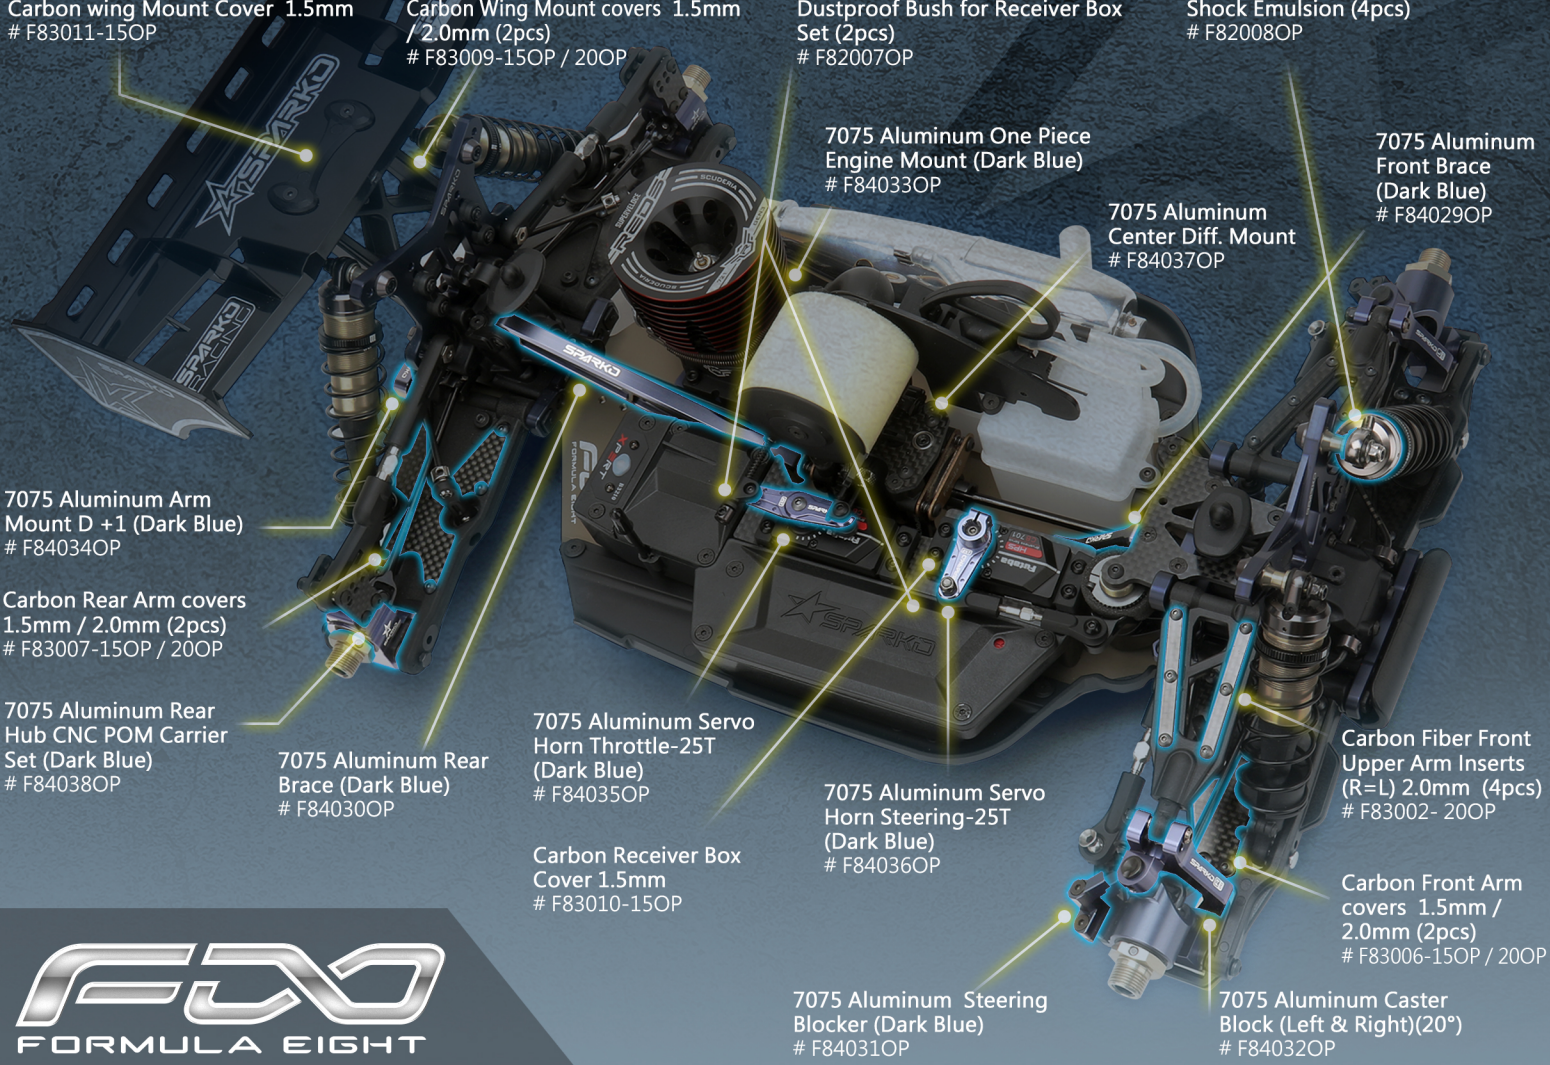

# F8 Full Optional Parts Guide

The full Sparko original option parts for F8 nitro pro buggy are not only improves its performance but decorated overall visual appearance of the chassis as well.

Carbon wing Mount Cover 1.5mm  
# F83011-15OP

Carbon Wing Mount covers 1.5mm / 2.0mm (2pcs)  
# F83009-15OP / 20OP

Dustproof Bush for Receiver Box Set (2pcs)  
# F82007OP

Shock Emulsion (4pcs)  
# F82008OP

7075 Aluminum Arm Mount D +1 (Dark Blue)  
# F84034OP

Carbon Fiber Front Upper Arm Inserts (R=L) 2.0mm (4pcs)  
# F83002-20OP

Carbon Front Arm covers 1.5mm / 2.0mm (2pcs)  
# F83006-15OP / 20OP

7075 Aluminum Servo Horn Steering-25T (Dark Blue)  
# F84036OP

7075 Aluminum One Piece Engine Mount (Dark Blue)  
# F84033OP

7075 Aluminum Arm Mount D +1 (Dark Blue)  
# F84034OP

7075 Aluminum Servo Horn Throttle-25T (Dark Blue)  
# F84035OP

7075 Aluminum Servo Horn Steering-25T (Dark Blue)  
# F84036OP