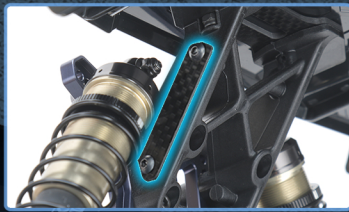

# F8 Full Optional Parts Guide

The full Sparko original option parts for F8 nitro pro buggy are not only improves its performance but decorated overall visual appearance of the chassis as well.

Carbon wing Mount Cover 1.5mm  
# F83011-15OP